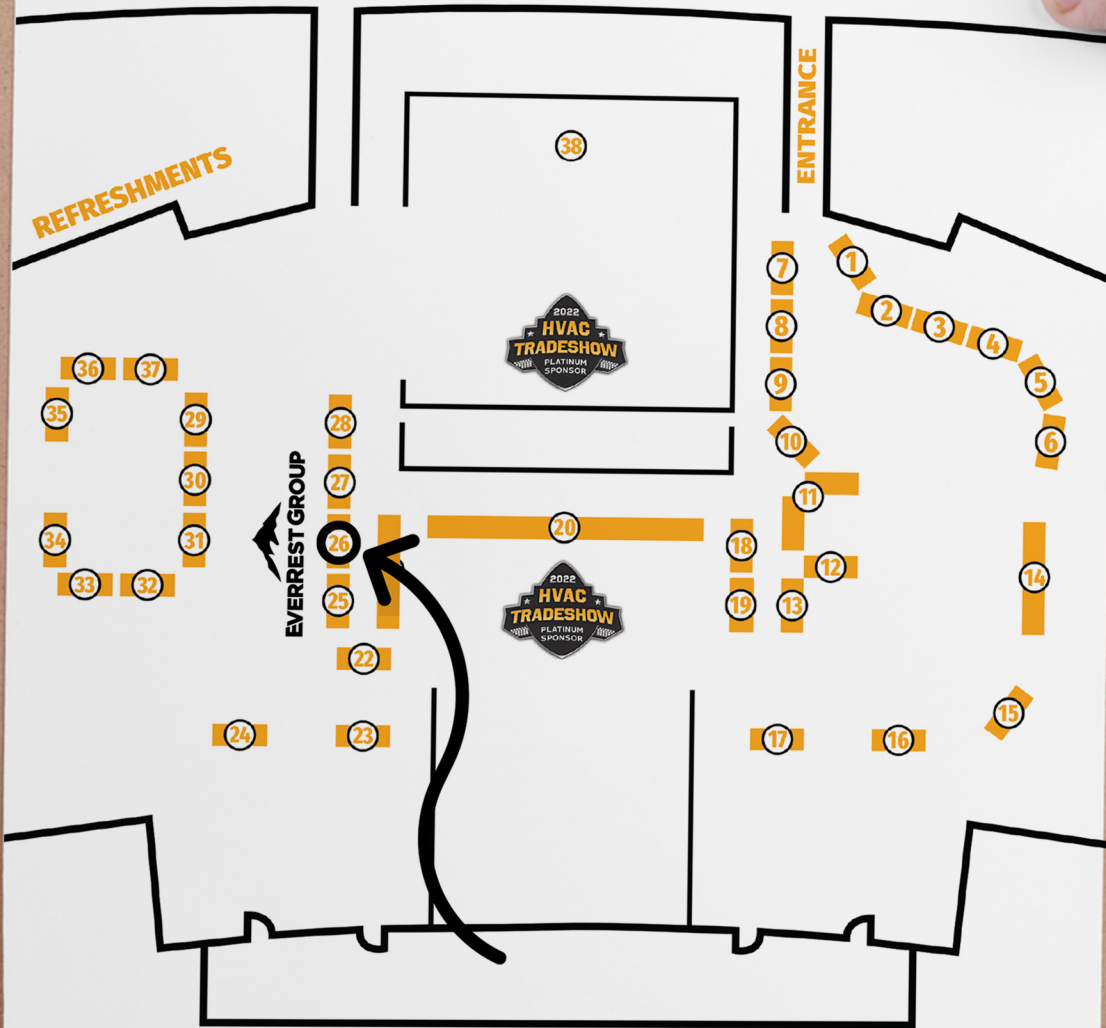

TRADESHOW FLOORPLAN

FIND COACH MIKE AT **BOOTH #26!**

FOOTBALL FIELD